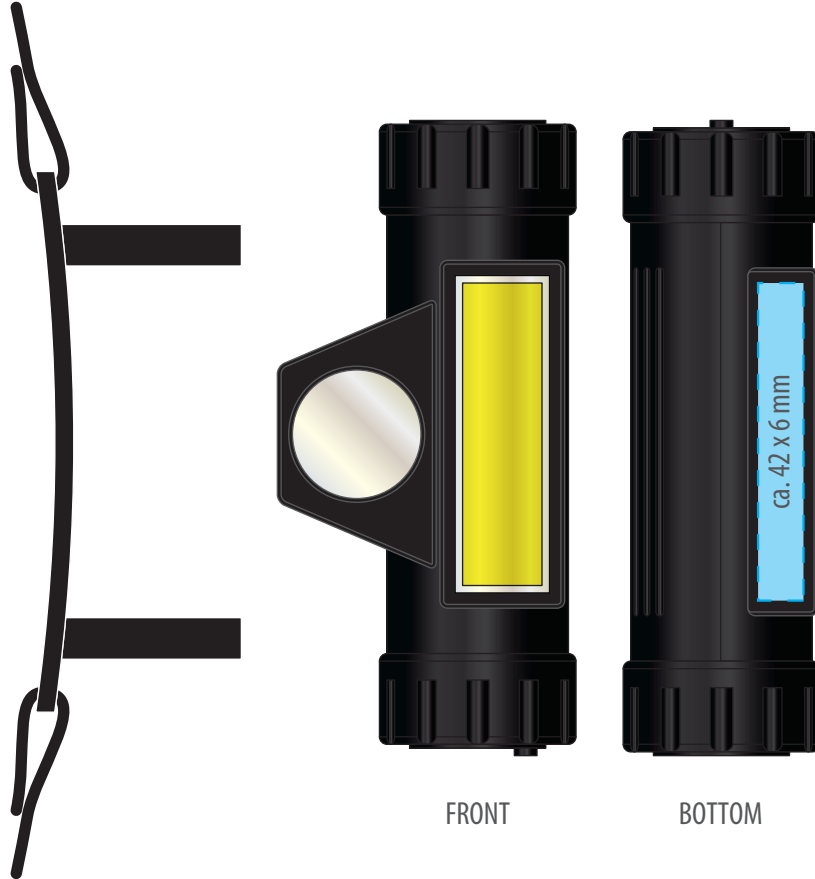

We reserve the right to make changes to the templates for technical reasons!

52512 REEVES-YAUCO

Head lamp

FRONT

BOTTOM

Printing colors:

Color 1

PAD PRINT (TAM)